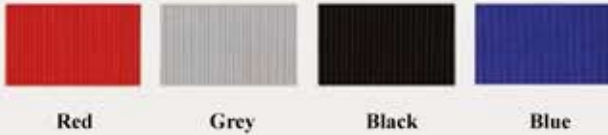

#2733

Wood Finishes

Base Colors

Upgrade Colors

Custom colors available

Metal Finishes

Public Guidance Systems Retractable Belt Designs

**Beltrac
by Forbes**

Optional Belt Colors

Red

Grey

Black

Blue

Deluxe Series

Polished Brass

Brushed Brass

Textured Black

Polished
Stainless Steel

Brushed
Stainless Steel

#2714

#2711

Value~Plus Series

Textured Black

Mirror Chrome