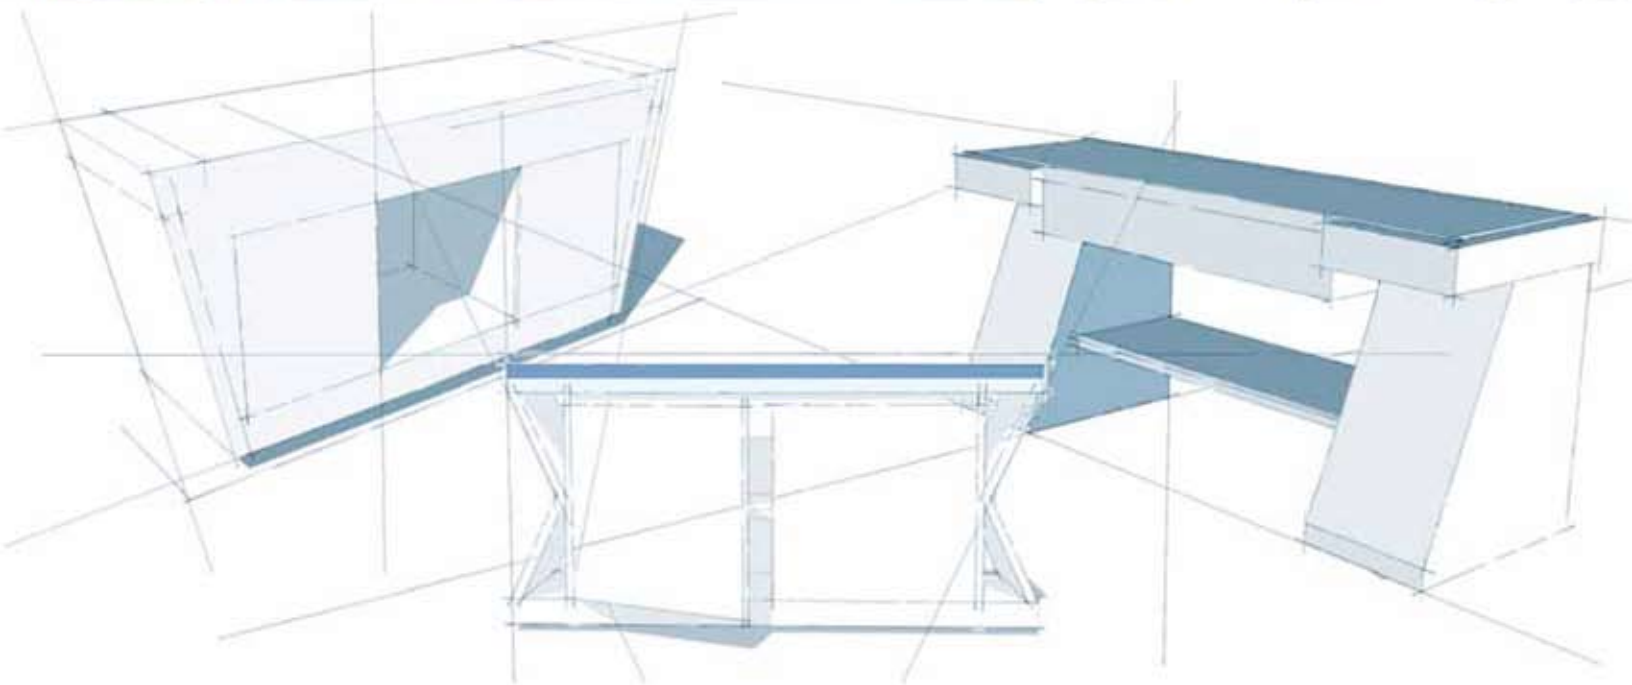

PANACEB

INTERNATIONAL

TABLES & INDUCTION FURNITURE

Phones: 305-8076904 / 786-8374994

Panama Phone: 832-7257

Fax: 786-2387608

www.panacebinternational.com

sales@panacebinternational.com