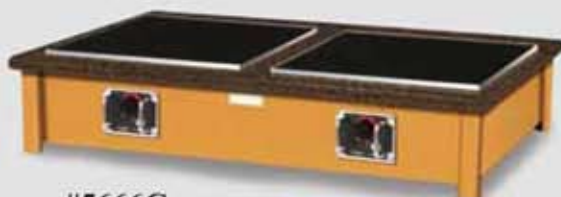

Induction Units are available in three styles - See page 6

#5307

- Shown in Blonde finish and Black Galaxy granite top
 - Enclosed cabinet with concealed doors and fixed shelf
 - Four 1800 watt single burner induction cooktop units
- Overall dimensions: 76"L x 30"W x 36"H

#5310
Open design

#5311
Open design with center shelf

#5312
Three-sided cabinet with center shelf

#5313
Enclosed cabinet with two doors and center shelf

TABLETOP INDUCTION MODELS

Overall dimensions:
16.25"W x 20.25"D x 6"H

#5665C

Single cooking unit

- Shown in Medium Oak finish and Grigio Wintermute Trend Stone top

#5665H

Single holding unit

- Shown in Pecan finish and Rosso Fuoco Trend Stone top

Overall dimensions:
29.5"W x 20.25"D x 6"H