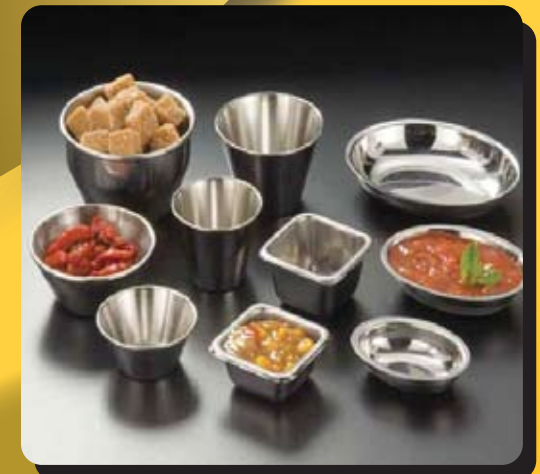

Sauce Cup Stands

Hammered Sauce Cup

Melamine Dessert Cups

Melamine Square Sauce Cups

Porcelain Eyelet Sauce Cup

Ribbed Porcelain Cups

YOUR SUPPLIER IN U.S.A.

Tabletop & Buffet

Ribbed Porcelain Sauce Cups & Trays

Square Porcelain Sauce Cups

Squavy™ Porcelain Sauce Cups

Squound™ Ceramic Sauce Cups

Stainless Steel Sauce Cup

Stainless Steel Sauce Cups

YOUR SUPPLIER IN U.S.A.

Tabletop & Buffet