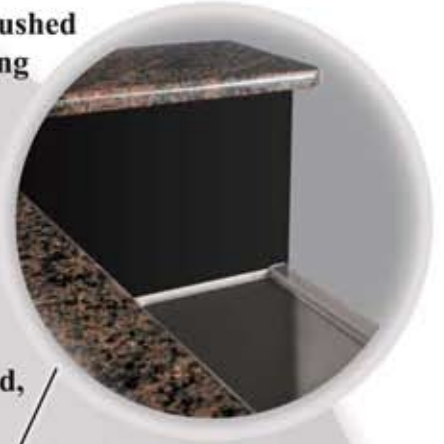

12" x 14" x 9.75"
Insulated Stainless Steel
ice bin with drain

22 Gauge thick brushed
Stainless Steel working
surface with spill lip

Cabinets are glued, pneumatically pinned,
stapled and secured with screws and/or
mod-ez fasteners

Deluxe Bars, 7-Step Finishing Process

- 1) Exterior is covered in 20 mill wood veneer
- 2) Interior is finished in High Pressure Laminate
- 3) Veneer and solid wood molding is sanded
- 4) Water-based, low-VOC stain is applied
- 5) Water-based sealant is applied
- 6) Final Sanding
- 7) Gloss or Satin Varnish is applied